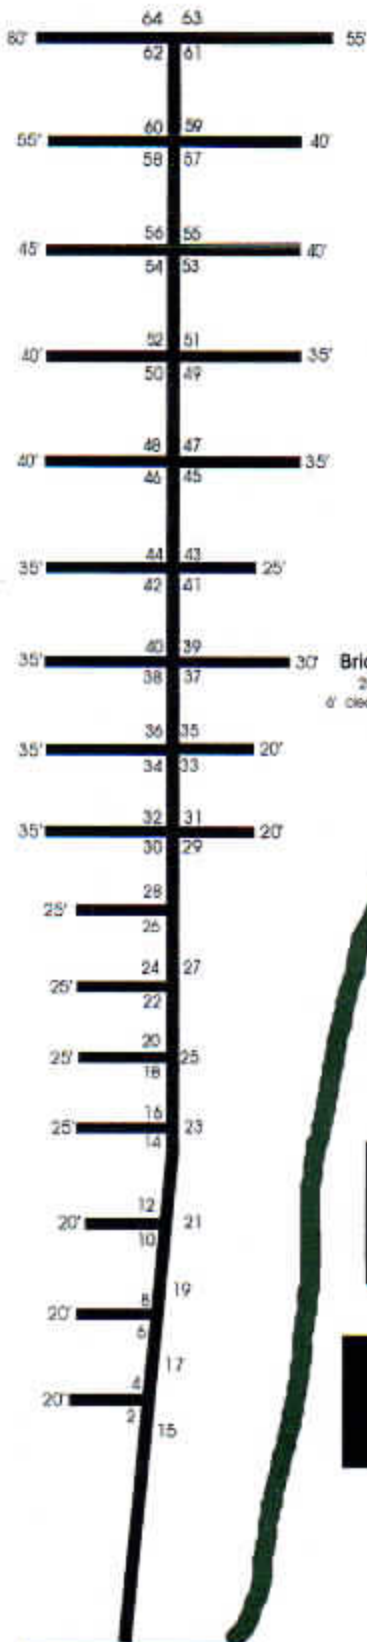

A DOCK

C DOCK

D DOCK

F DOCK

Bridge
20'
d' clearance

Anchorage
Place
Condos
(private area)

Anchorage
Place
Deck

GATE TO STREET

GATE TO
MARINA OFFICE

MARINA OFFICE

South Port Marine Dock Layout