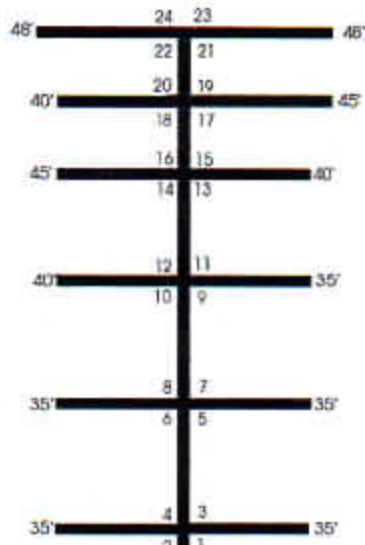

A DOCK

C DOCK

D DOCK

F DOCK

Bridge
20'
d' clearance

Anchorage
Place
Condos
(private area)

Anchorage
Place
Deck

GATE TO STREET