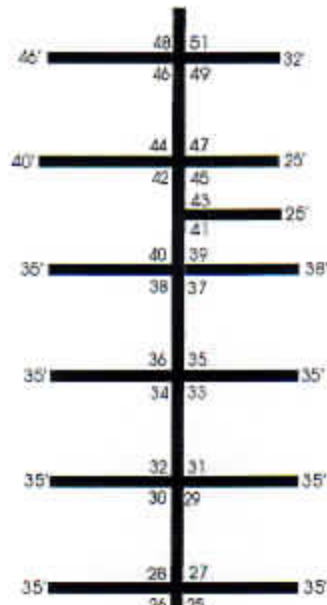

A DOCK

C DOCK

D DOCK

F DOCK

Bridge
20'
d' clearance

Anchorage
Place
Condos
(private area)

Anchorage
Place
Deck

GATE TO STREET